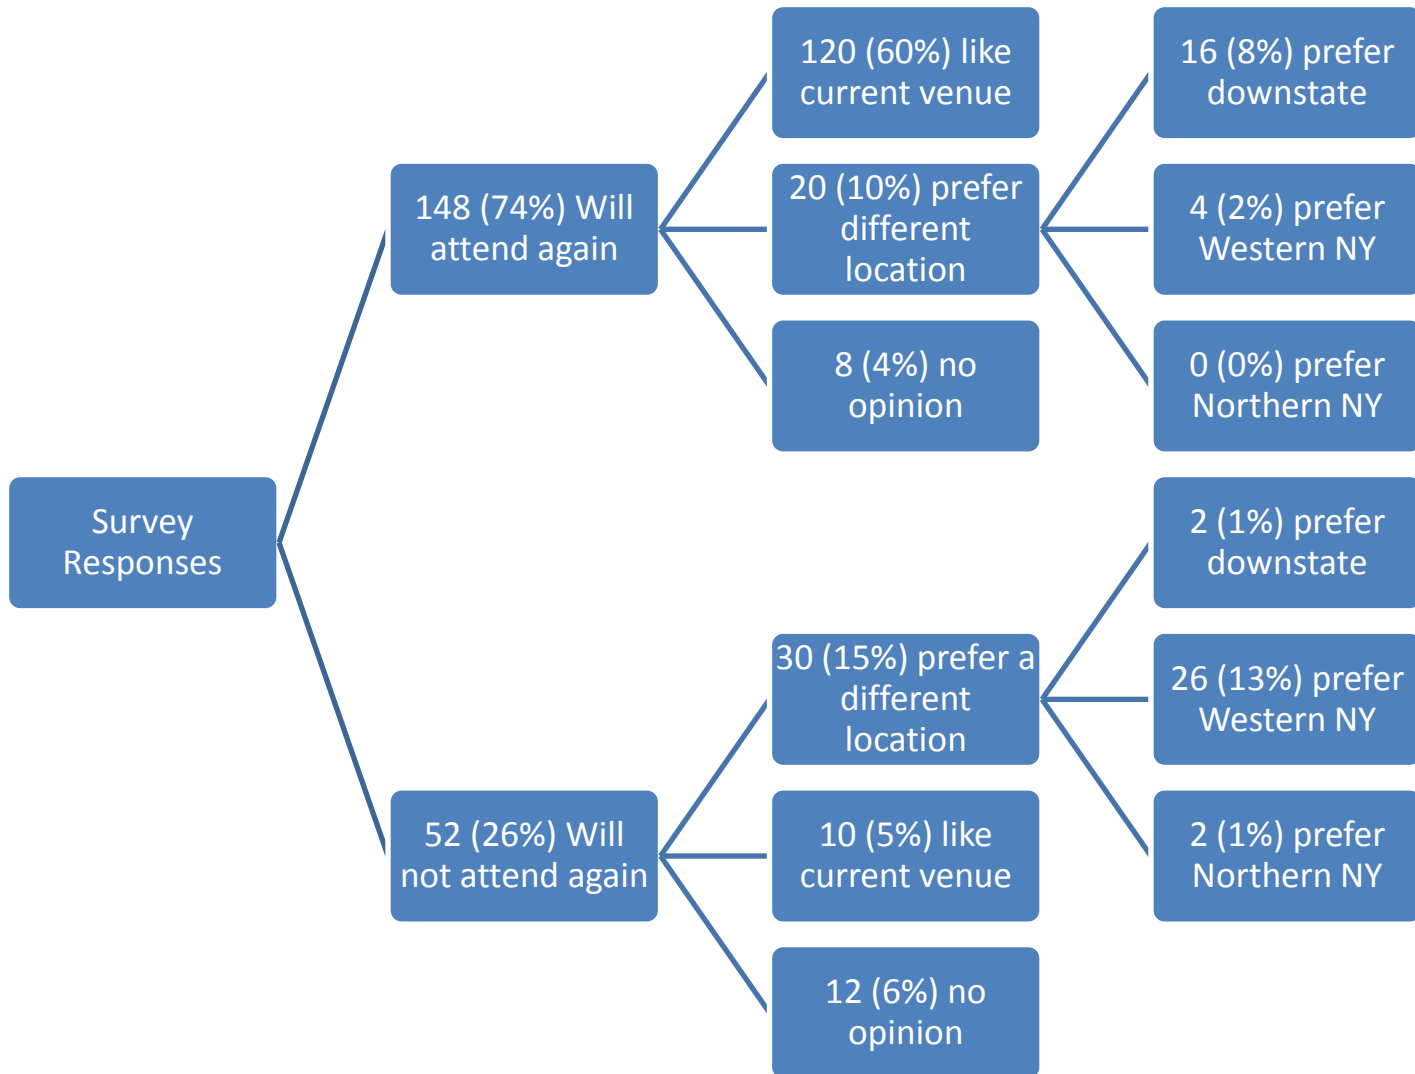

Tree Diagram

Paul Klein

CSSBB, CMQ/OE, CQA

October 2010

Tree Diagram

Tree Diagrams can have different uses from presenting data, showing hierarchal relationships while showing data and also used like a decision tree. This is a traditional format for Ancestry family tree presentations.

Tree Diagram in Decision tree format

Tree Diagram in Results Presentation format

Tree Diagram showing results In color coded hierarchal format

Thank You.

Tree Diagram

Paul Klein

CSSBB, CMQ/OE, CQA

October 2010