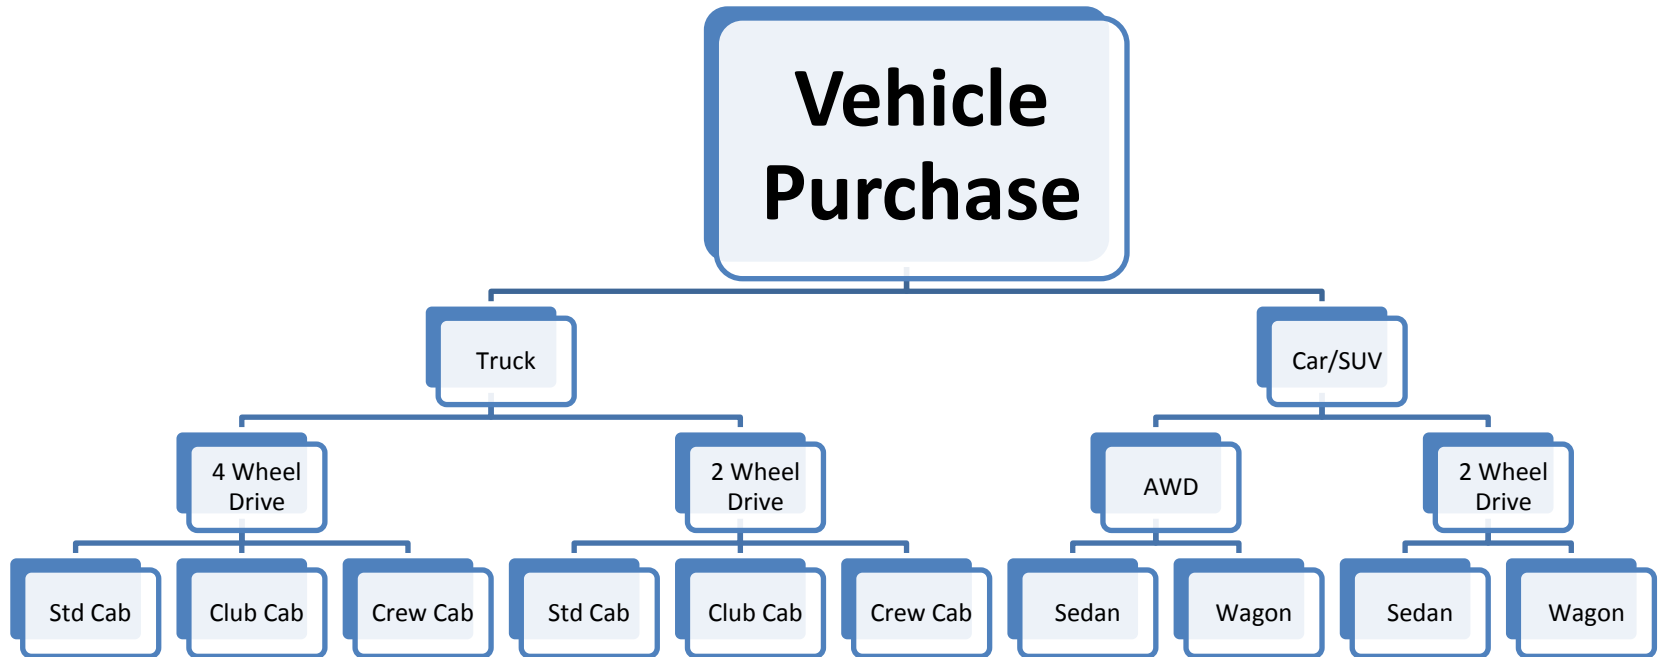

Tree Diagram

Paul Klein

CSSBB, CMQ/OE, CQA

October 2010

Tree Diagram

Tree Diagrams can have different uses from presenting data, showing hierarchal relationships while showing data and also used like a decision tree. This is a traditional format for Ancestry family tree presentations.

Tree Diagram in Decision tree format

Tree Diagram in Results Presentation format

Tree Diagram showing results In color coded hierarchal format

Thank You.

Tree Diagram

Paul Klein

CSSBB, CMQ/OE, CQA

October 2010